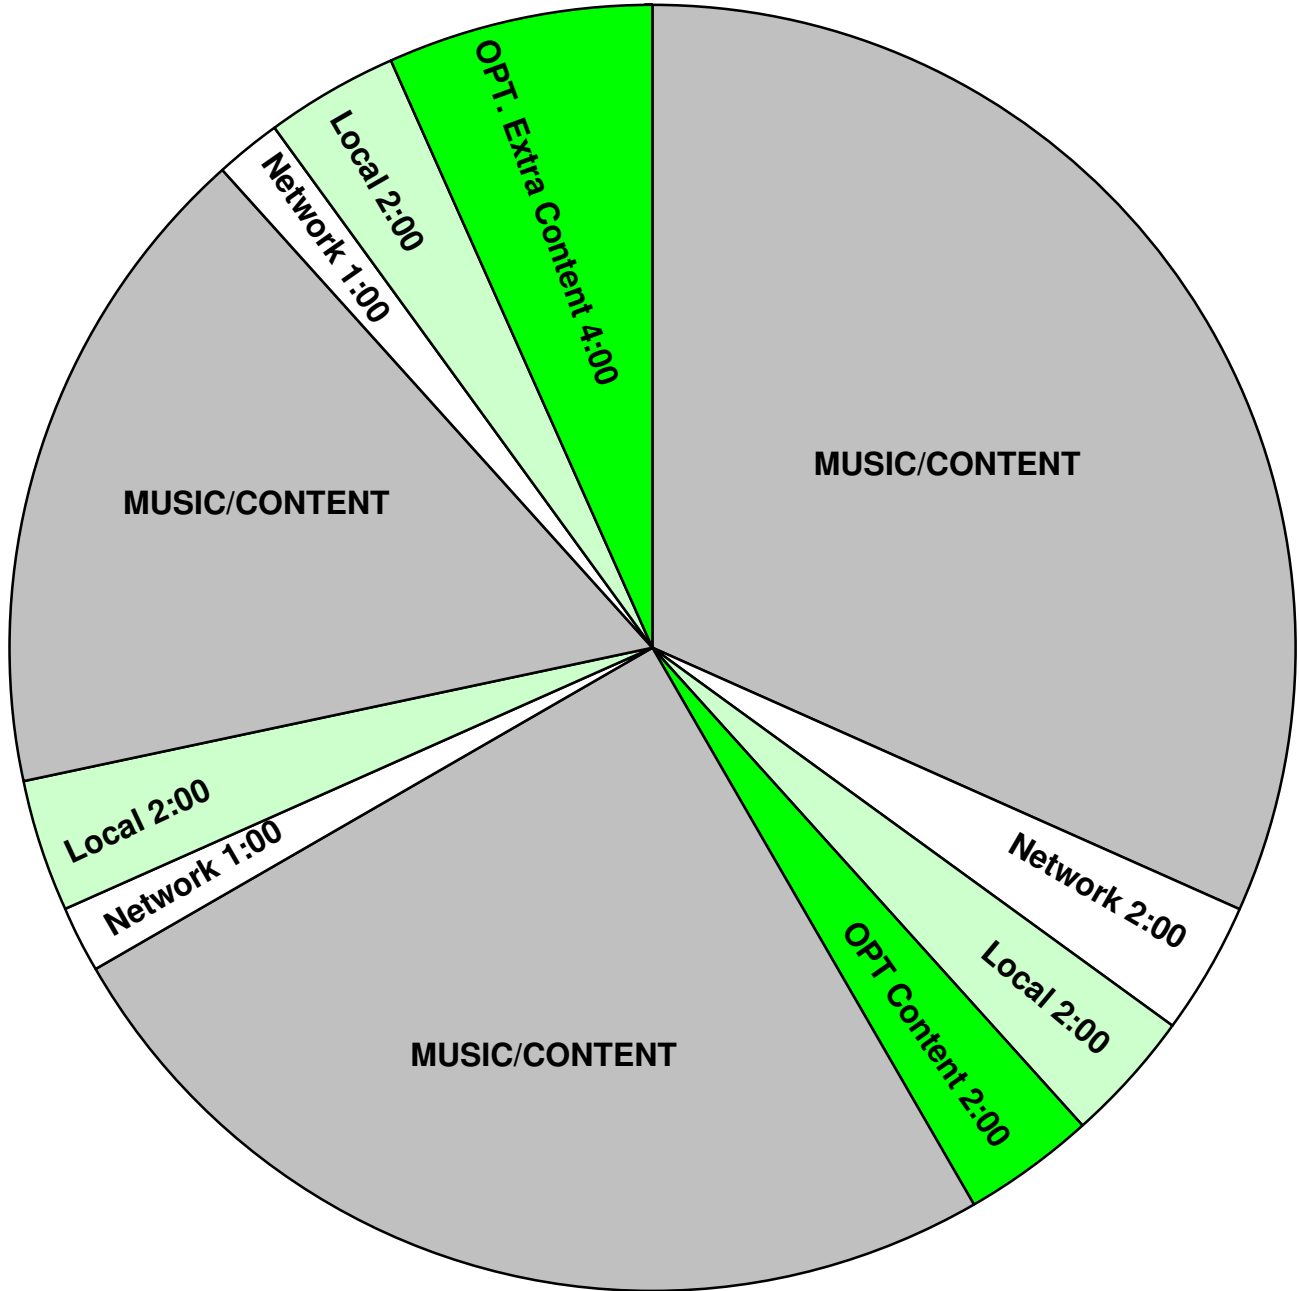

Live In the Den with Big Tigger
Effective October 12, 2011
Big Tigger Hours 1 & 2

For Technical Assistance call:
Premiere Network Operations: 800-276-4431
Technical Info: <http://engineering.premiereradio.com>

*NOTE: The OPTIONAL EXTRA CONTENT is an extra cut on the cd which could be dropped for time or for the airing of local content at the affiliate's discretion.